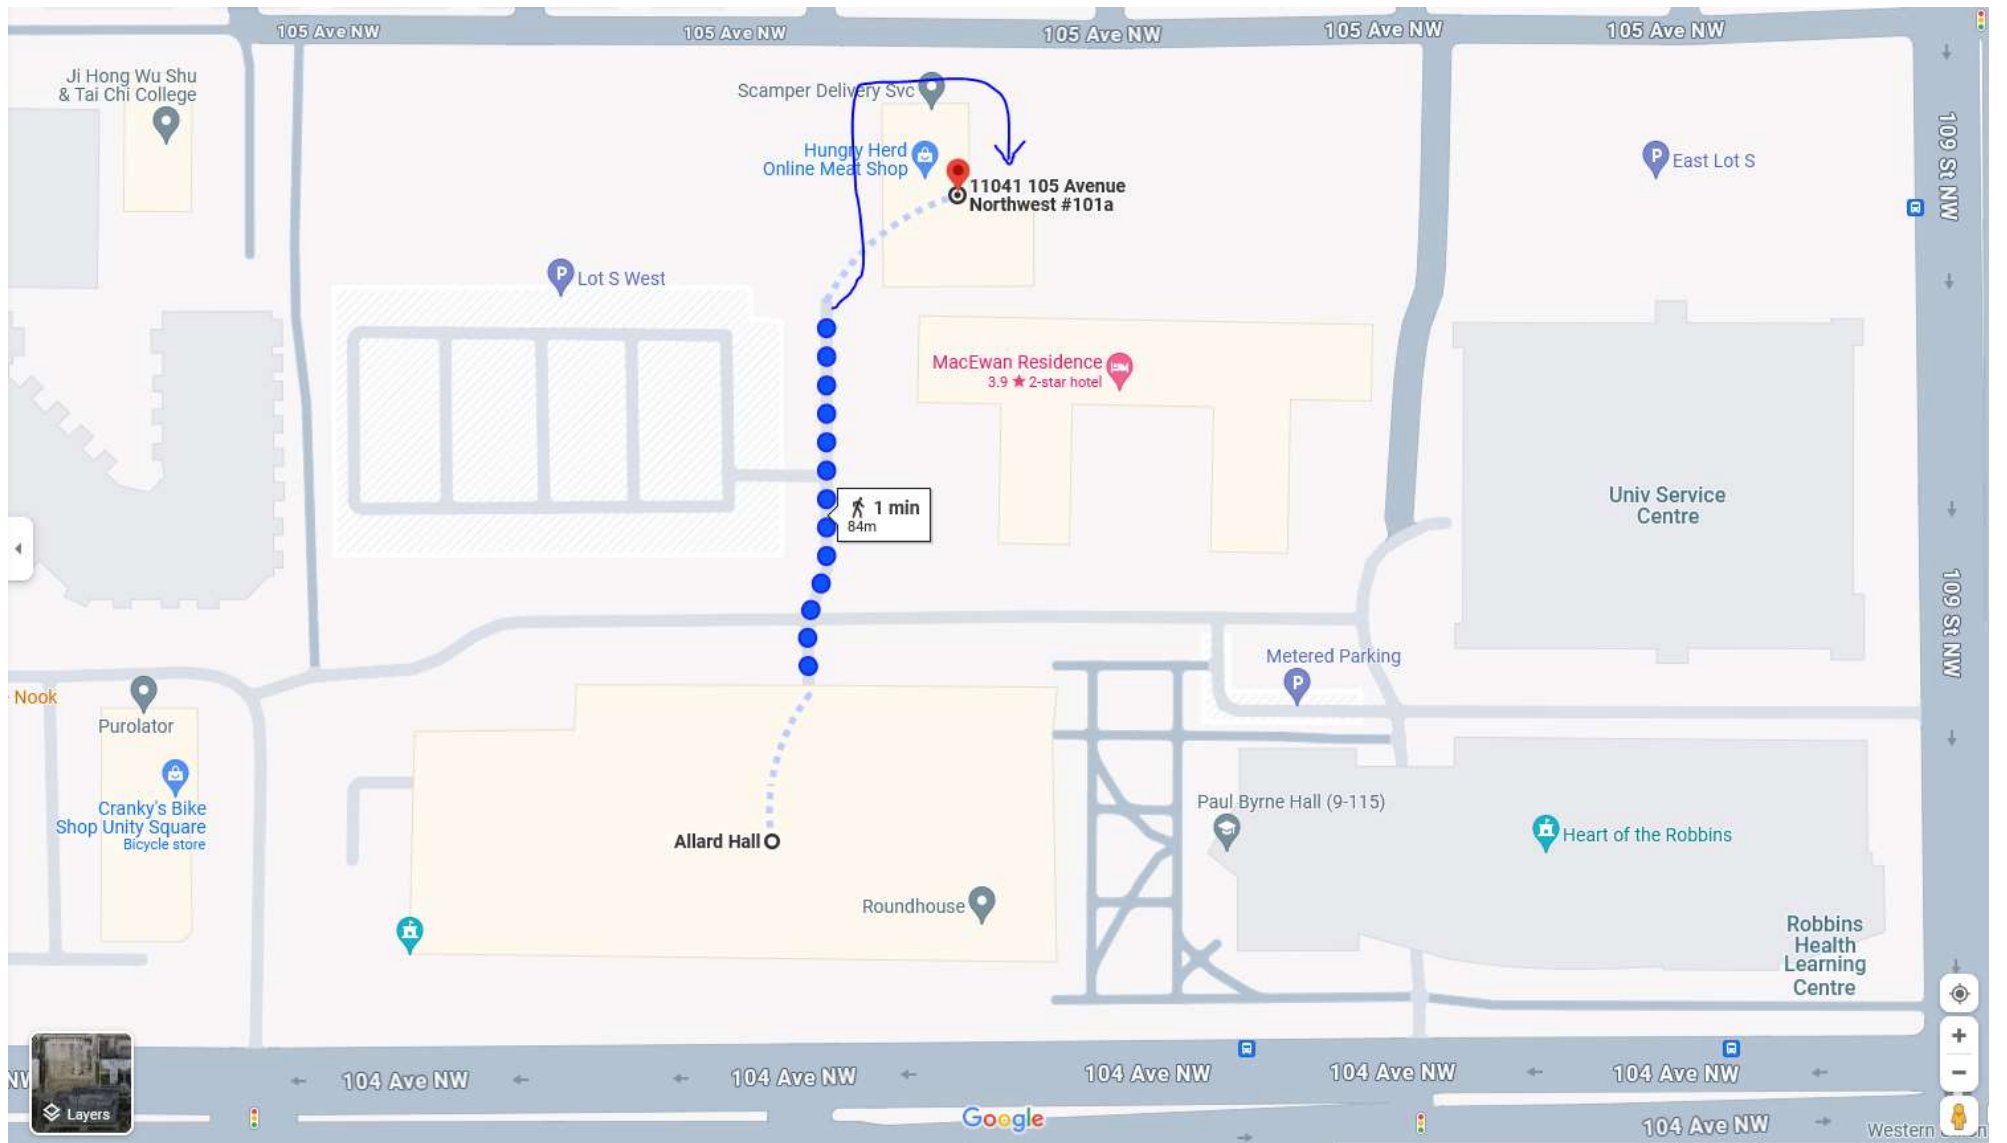

Directions to MSA Office Entrance

The easiest way to get to the MSA Office is to exit through the ground floor north doors of Allard Hall.

Walk straight beside the residence building toward 105 Ave (north).

You should see a brown brick two-story building through a bit of a chain link fence.

Continue walking beside the brown brick building toward 105 Ave (north).

Once you reach the end of the brown brick building, turn right (east).

You will come to a bigger, recessed parking lot to your right (south).

We are located at the back of the parking lot (the most south edge of the parking lot).

There are pictures on the next few pages for your reference.

Ji Hong Wu Shu & Tai Chi College

Scamper Delivery Svc

Hungry Herd Online Meat Shop

11041 105 Avenue Northwest #101a

Lot S West

MacEwan Residence
3.9 ★ 2-star hotel

1 min
84m

Univ Service Centre